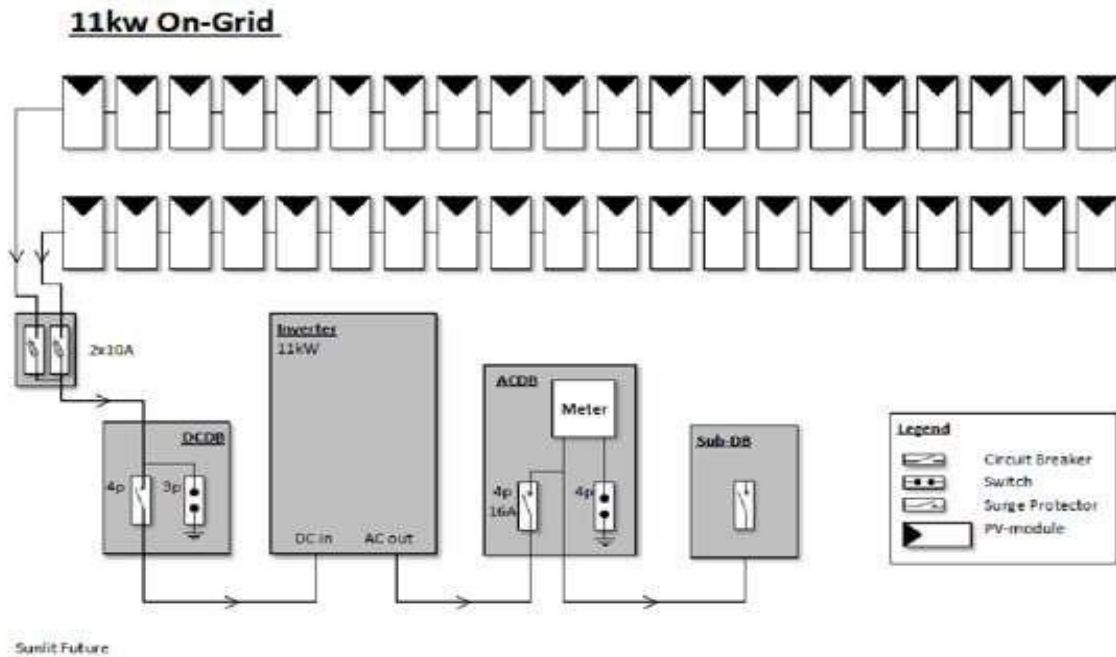

3. WHEELING THE GRID

Electrical Panel Room