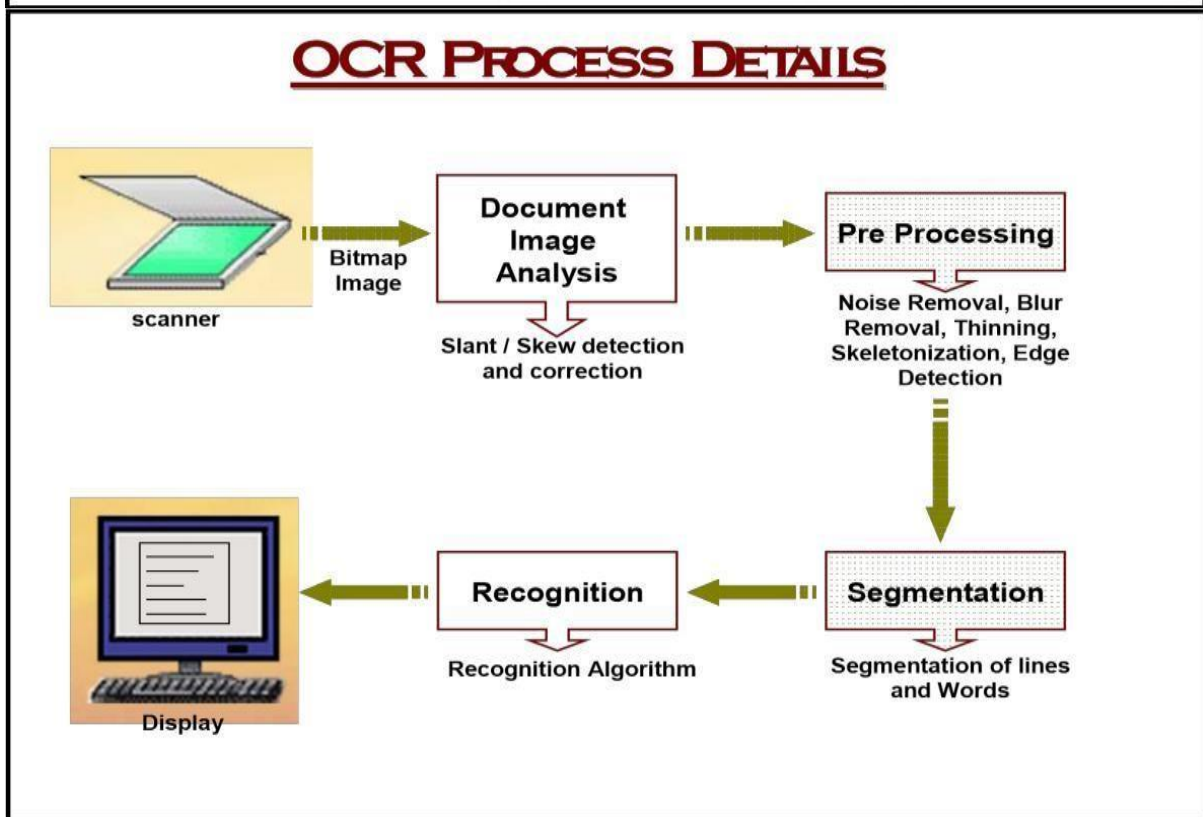

4. Assistive technology and facilities for persons with disabilities accessible website, Screen Reading Software & Mechanized equipment

Innovative User Friendly Reading Book Mechanized equipment for Text Image to Audio Conversion @ BIHER