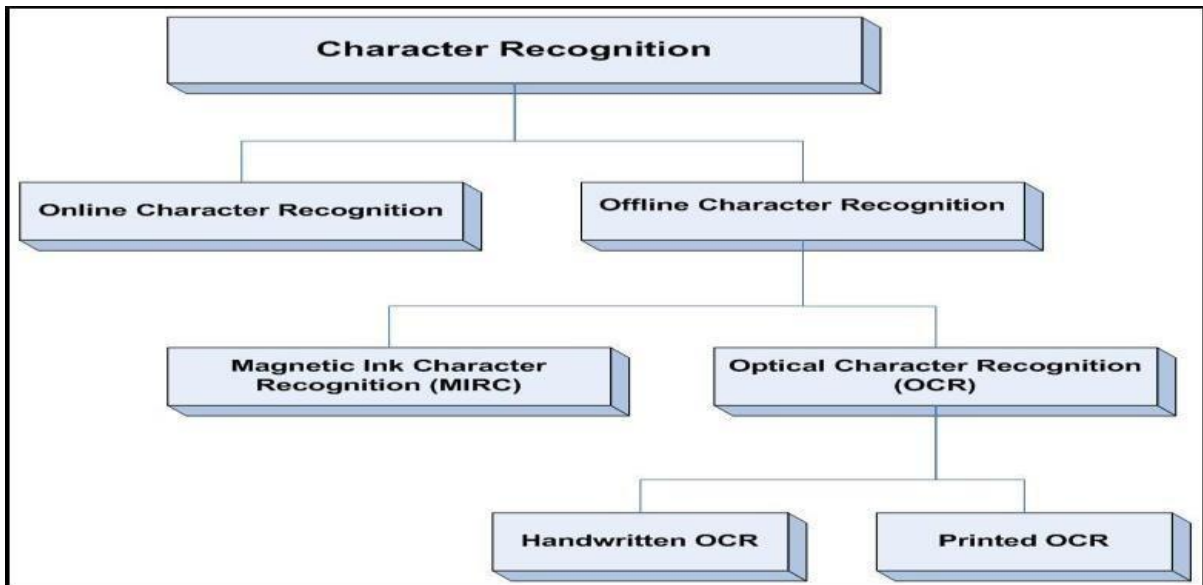

4. Assistive technology and facilities for persons with disabilities accessible website, Screen Reading Software & Mechanized equipment

Innovative User Friendly Reading Book Mechanized equipment for Text Image to Audio Conversion @ BIHER